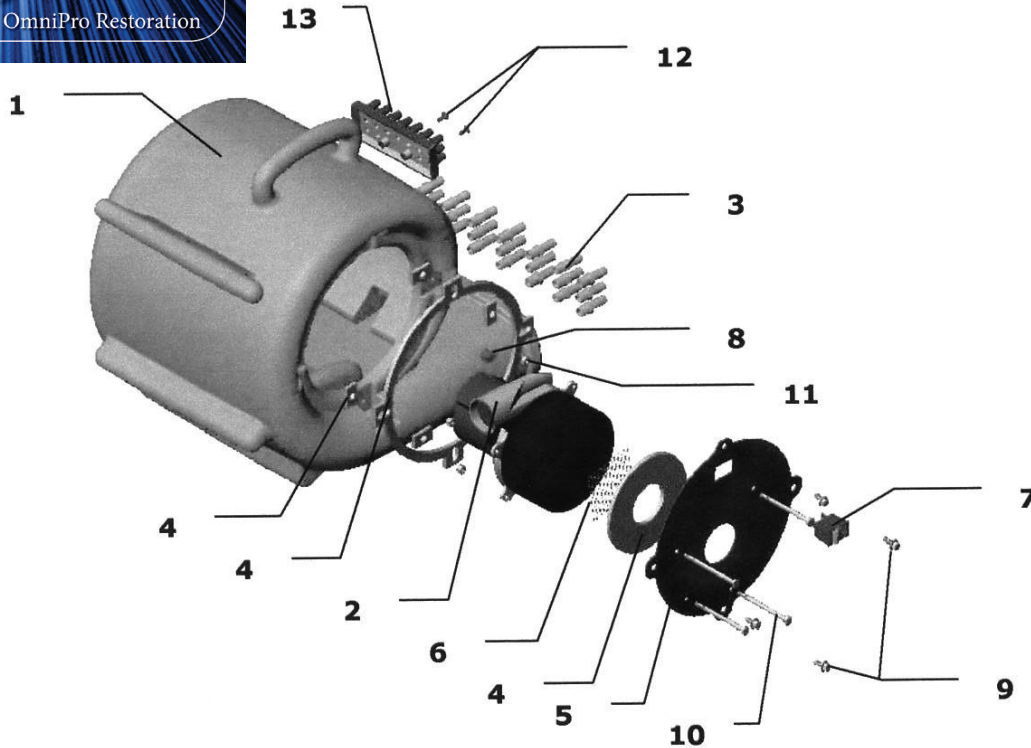

AC8400
Exploded view with
Parts List

Item	Description	Qty Req.	Part#	Item	Description	Qty Req.	Part#
1	Housing, Sm Omni Blue *	1	SM PDS OMNI BLUE	10	Bolt, 1/4-20X3.5" HCS	4	1/-20X3.5"
2	Motor, 2 Stage Vac	1	V7108	11	Nut, 1/4 W/Nylon Insert	4	1/4-20 NYL
3	Hose Fitting 3/8 Barb X 1/4 MIP	21	3/8 B X 1/4 MIP	12	Screw, 10-32X1/2 Blk Socket Cap	2	10-32X1/2
4	Gasket Set, PDS-21	1	G100	13	Strip, 5.5x2x1.38 Plug-off Cap	1	PDS Cap Strip
5	Face Plate, PDS-21, Black	1	FPLTPDS21	14	Cords, 16/3 SJTOW Black 105C	1	Black Power Cord
6	Mesh, Face Plate	1	FPMESH	15	Screw, 4x3/8 TXP Black – E542	2	4x3/8 TXP
7	Switch, Double-pole 16A, Yellow	1	E541-1	16	Washer, Split Lock	4	1/4 SLW
8	Thermal Switch, Bimetal	1	E542	17	Washer, #14 WSE	4	14# WSE
9	Flange Bolt, 1/4-20X3/4	4	1/4-20X3/4 FLG	Note: Items 14 – 17 Not Shown			

* Cut out nut cert side only Spectra X4175